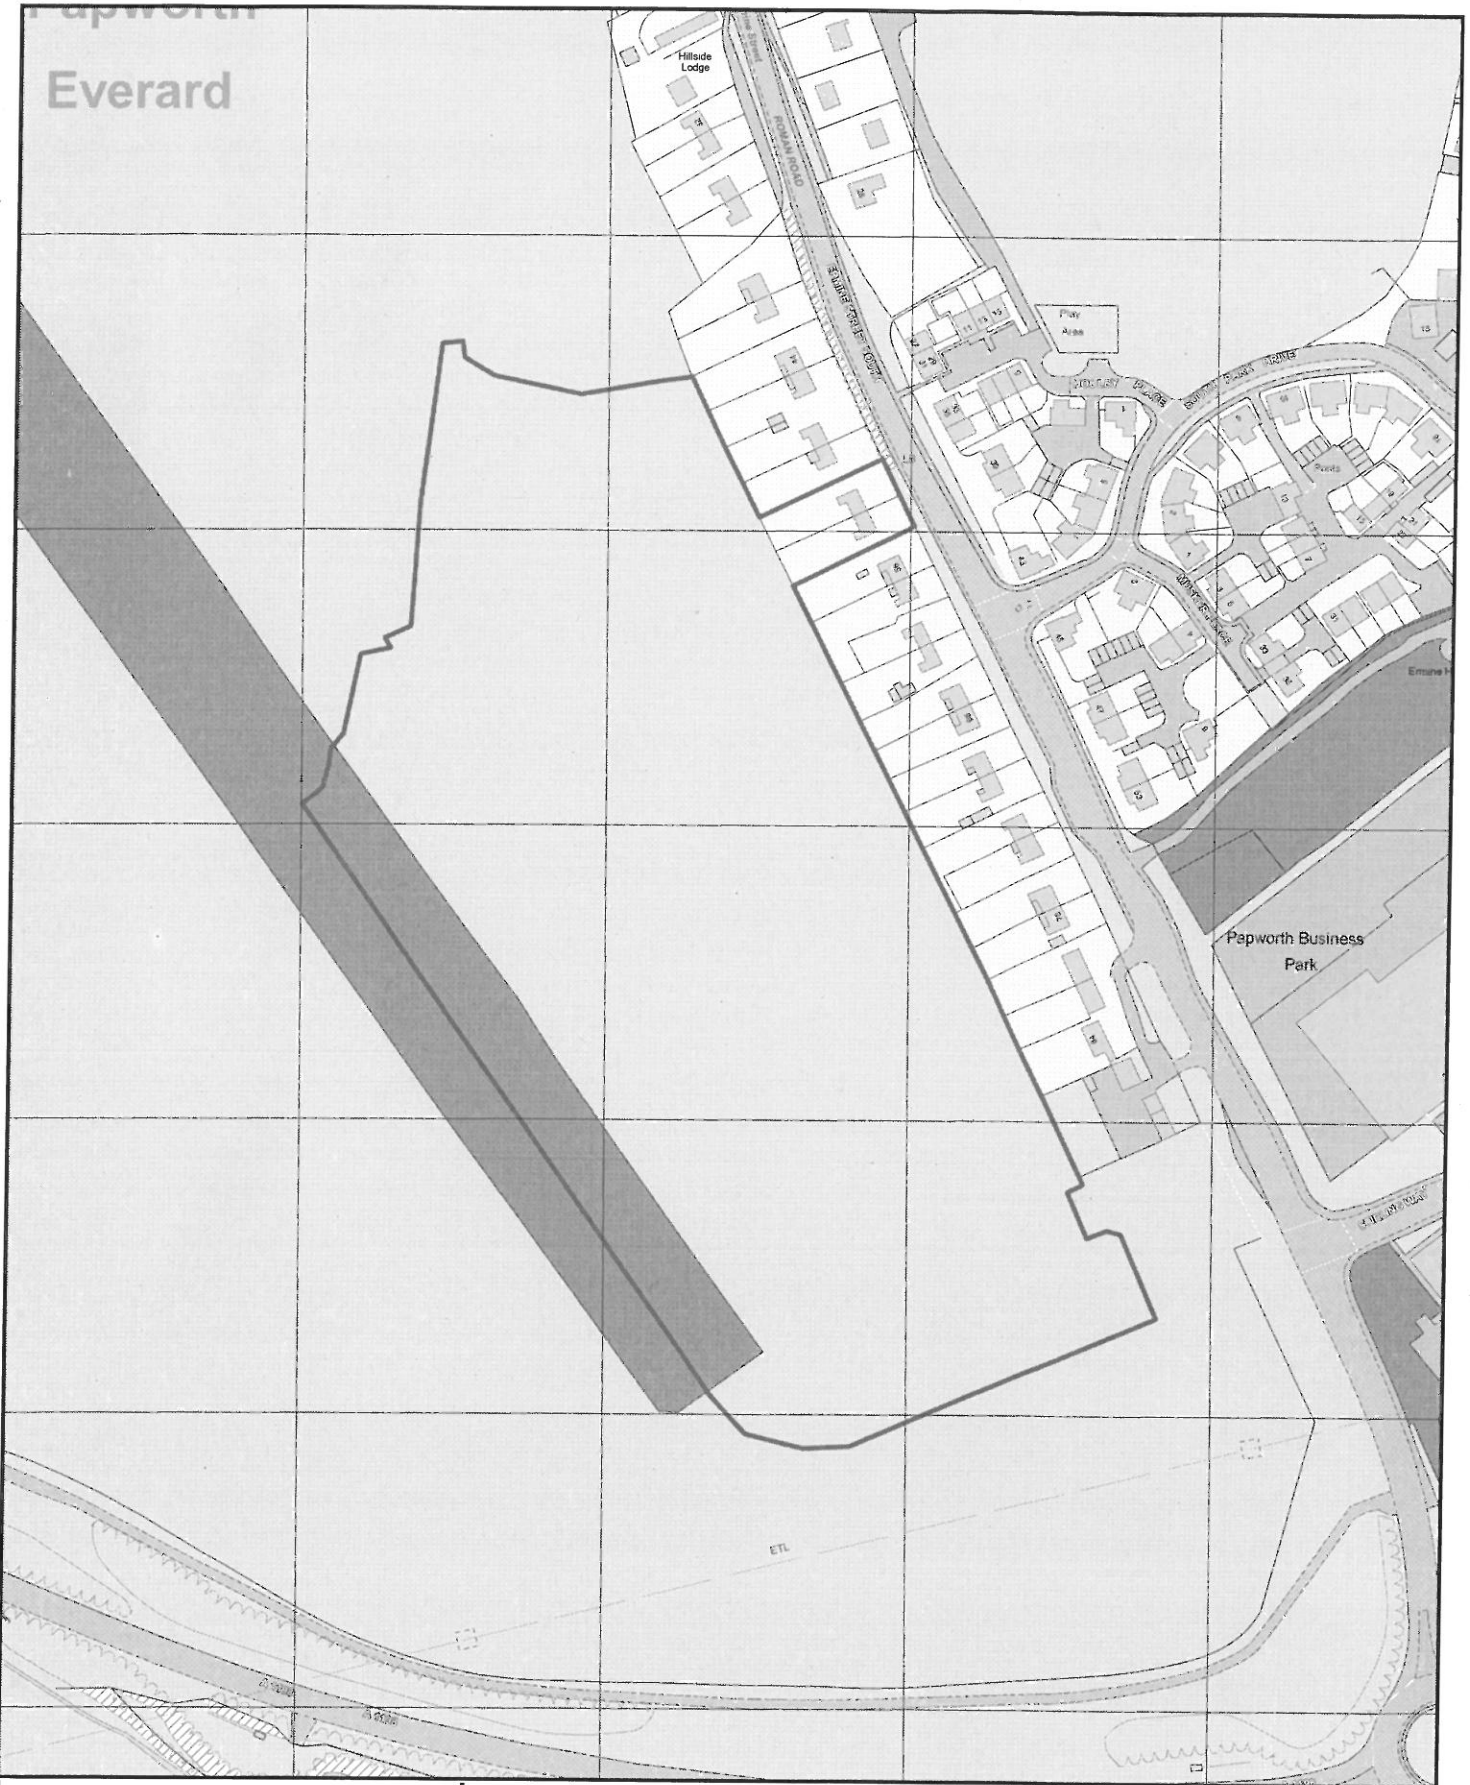

Papworth
Everard

South
Cambridgeshire
District Council

Planning Dept - South Cambridgeshire DC

FOR INTERNAL USE ONLY

Scale - 1:2500
Time of plot: 14:56

Date of plot: 19/06/2012

© Crown copyright.